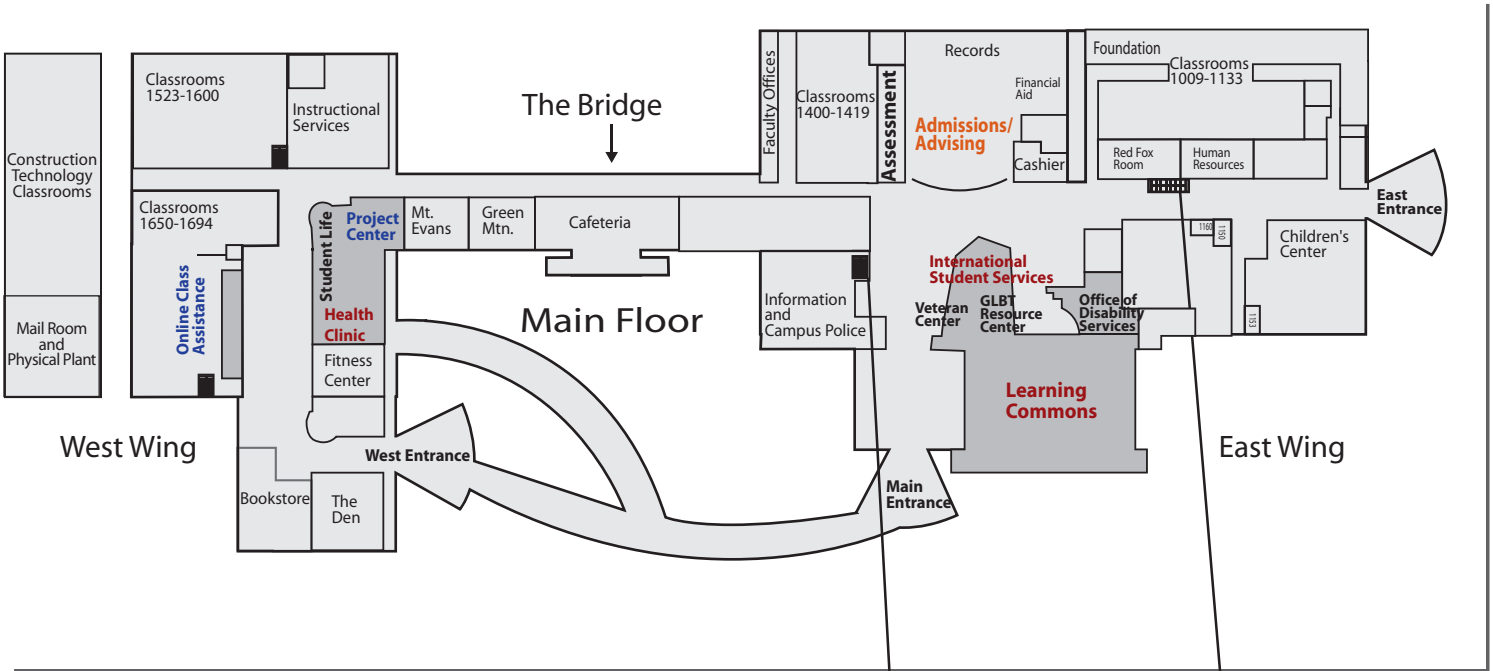

- Career Assessment*
- Internships and Volunteering
- Career Connect at
www.rrcc.edu/career-connect

** Services available at both Lakewood and Arvada Campuses*

FOR CONTACT INFORMATION, VISIT THESE WEBSITES:
RRCC.EDU/STUDENT-SUCCESS-SERVICES • RRCC.EDU/ADVISING
RRCC.EDU/CAREER-CONNECT

STUDENT SUCCESS SERVICES MAP

ACADEMIC ADVISING, CAREER AND TRANSFER PLANNING *

COMPUTER ACCESS *

- Learning Commons
- Library (second floor)
- Student Project Center

HEALTH CLINIC

- Behavioral Health Services & Counseling *

LEARNING COMMONS

- College Prep Zone
- Connect to Success Services *
- Desire2Learn (D2L) Assistance
- Career Services, Experiential Learning, and Job Search Assistance
- Foreign Language/ESL Lab
- GLBT Resource Center
- International Student Services
- Math Lab *
- Office of Disability Services
- Office of Inclusion & Diversity
- Study Group Central
- Tutoring
- Veteran Services

LIBRARY SERVICES, SECOND FLOOR

- Communication Lab
- Idea Lab
- Writing Center * and Online Writing Center

Second Floor (East Wing)

stairs

* Services available at both Lakewood and Arvada Campuses