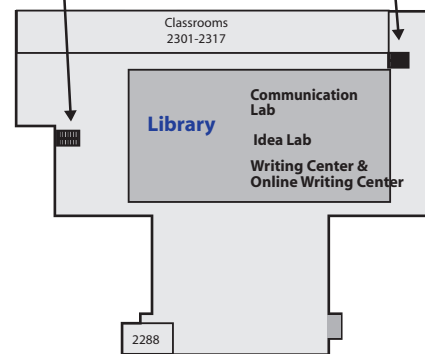

- Career Assessment*
- Internships and Volunteering
- Career Connect at
www.rrcc.edu/career-connect

** Services available at both Lakewood and Arvada Campuses*

FOR CONTACT INFORMATION, VISIT THESE WEBSITES:
RRCC.EDU/STUDENT-SUCCESS-SERVICES • RRCC.EDU/ADVISING
RRCC.EDU/CAREER-CONNECT

STUDENT SUCCESS SERVICES MAP

ACADEMIC ADVISING, CAREER AND TRANSFER PLANNING *

COMPUTER ACCESS *

- Learning Commons
- Library (second floor)
- Student Project Center

HEALTH CLINIC

- Behavioral Health Services & Counseling *

LEARNING COMMONS

- College Prep Zone
- Connect to Success Services *
- Desire2Learn (D2L) Assistance
- Career Services, Experiential Learning, and Job Search Assistance
- Foreign Language/ESL Lab
- GLBT Resource Center
- International Student Services
- Math Lab *
- Office of Disability Services
- Office of Inclusion & Diversity
- Study Group Central
- Tutoring
- Veteran Services

LIBRARY SERVICES, SECOND FLOOR

- Communication Lab
- Idea Lab
- Writing Center * and Online Writing Center

Second Floor (East Wing)

stairs

* Services available at both Lakewood and Arvada Campuses